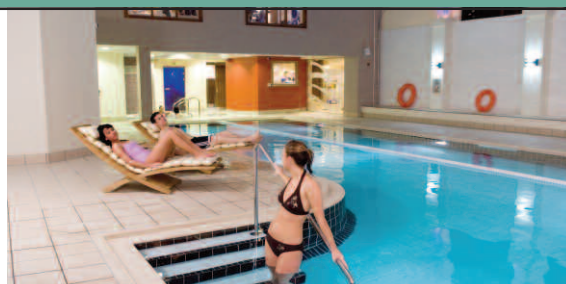

# GOLF BREAKS

Come and stay at De Vere Venues Daresbury Park

only 20 minutes from Chester, Liverpool & Manchester and make use of our excellent 4 STAR ★★★★★ facilities including:

- Award-winning Steam, Bake & Grill restaurant •
- Fully equipped Leisure Club with pool & squash court •
  - ESPA and Jessica beauty treatments •
- Newly refurbished Lounge Bar with Sky/Setanta large screen TV •

## Packages include:

- Overnight Twin or Double Accommodation •
- Three Course Dinner •
- Full English Breakfast •
- UNLIMITED GOLF •
- Use of Hotel Leisure Facilities •
- Use of Clubhouse Facilities •
- Free car parking at both venues •